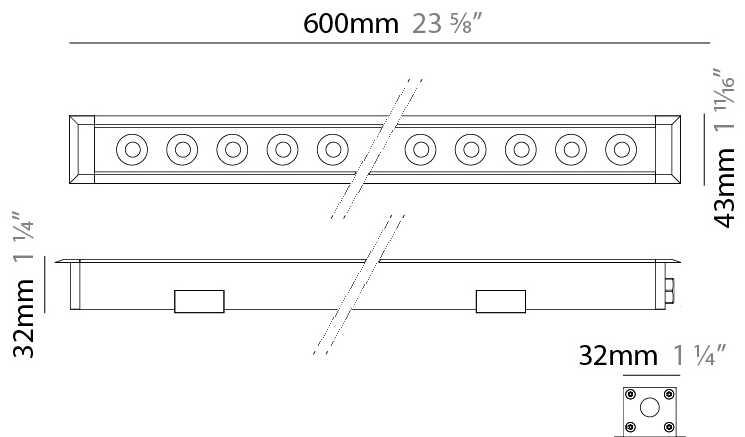

PROJECT	_____
TYPE	_____
SPECIFIER	_____
QUANTITY	_____
DATE	_____

MINI CORNICHE RECESSED

E91638- _____ - _____
base number   Finish Options   Lens Options

1. To build a product code in our configurator select the specify button on the base model # product page
2. To build a manual product code on this datasheet choose from the options listed below in blue font and add the suffix to the base model #

GENERAL

Series: Mini Corniche
Brand: Platek
Division: Exterior
Mounting Type: Recessed
Mounting Location: In-Ground
Subcategory: Walk Over

PHYSICAL

Shape: Rectangle
Length (mm): 620
Length (in): 24 7/16
Width (mm): 43
Width (in): 1 11/16
Depth (mm): 32
Depth (in): 1 1/4
Light Distribution: Uplight
Diffuser: Tempered Glass - 5mm / 3/16" thick
Gasket: Gore-Tex valve to prevent condensation
Fixture Finish: [BLK](#) / [WHI](#) / [GRY](#) / [COR](#) / [ANT](#) / [BRZ](#)
Fixture Material: Extruded Aluminum

ELECTRICAL

Lamp Type: LED
Total Output Wattage (W): 23
Dimming: Bluetooth technology or DMX
Control Gear: DMX
Driver Included: No
Driver Location: Remote
Driver Type: Constant Current - Universal
Driver Class: Class 2
Input Voltage (V): 120 - 277
Constant Current (MA): 500

LED

Number of LEDs: 16
Color Temperature (°K): RGBW
CRI: >80 CRI
Lamp Life (hrs): 60000
Special LEDs offerings: RGBW

OPTICAL

Optic°: [28](#) / [47](#) / [ELL](#)

RATINGS AND CERTIFICATIONS

Certified By: Certified for North American Standards
IP rating: IP67
IK Rating: IK07
Bug Rating: B1 U0 G0